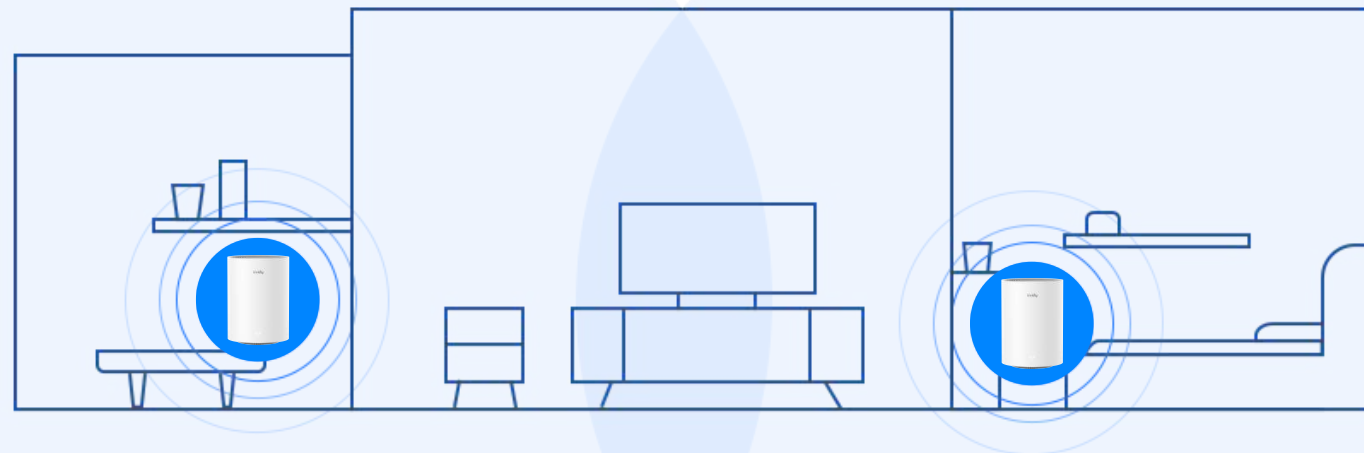

# Whole Home Mesh, Dead Zone Killer

With Cudy Mesh Wi-Fi 6 System, you'll enjoy advanced whole home WiFi designed to deliver smooth video streaming and fast online gaming to more devices at the same time. Experience the next generation of WiFi 6, perfect for medium to large homes up to 2,000 sq.ft. Want more coverage? Simply add another one.