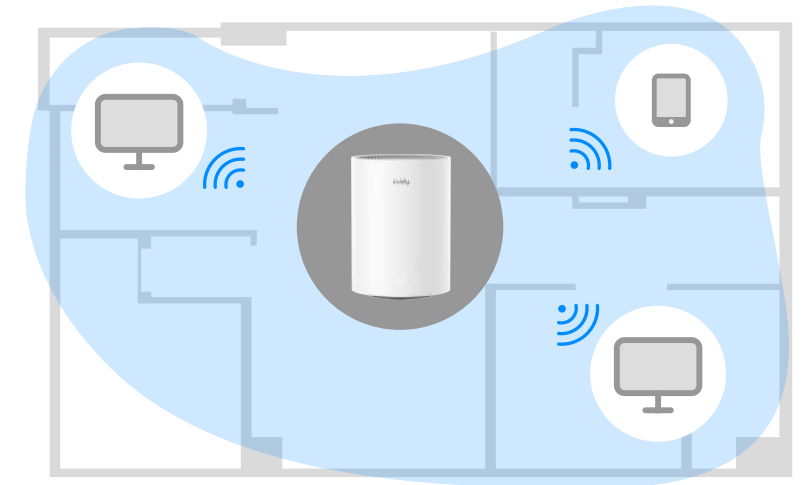

Multi-Story Home

Features

Extensive Coverage: Beamforming, and four antennas combine to deliver focused reception to devices far away.